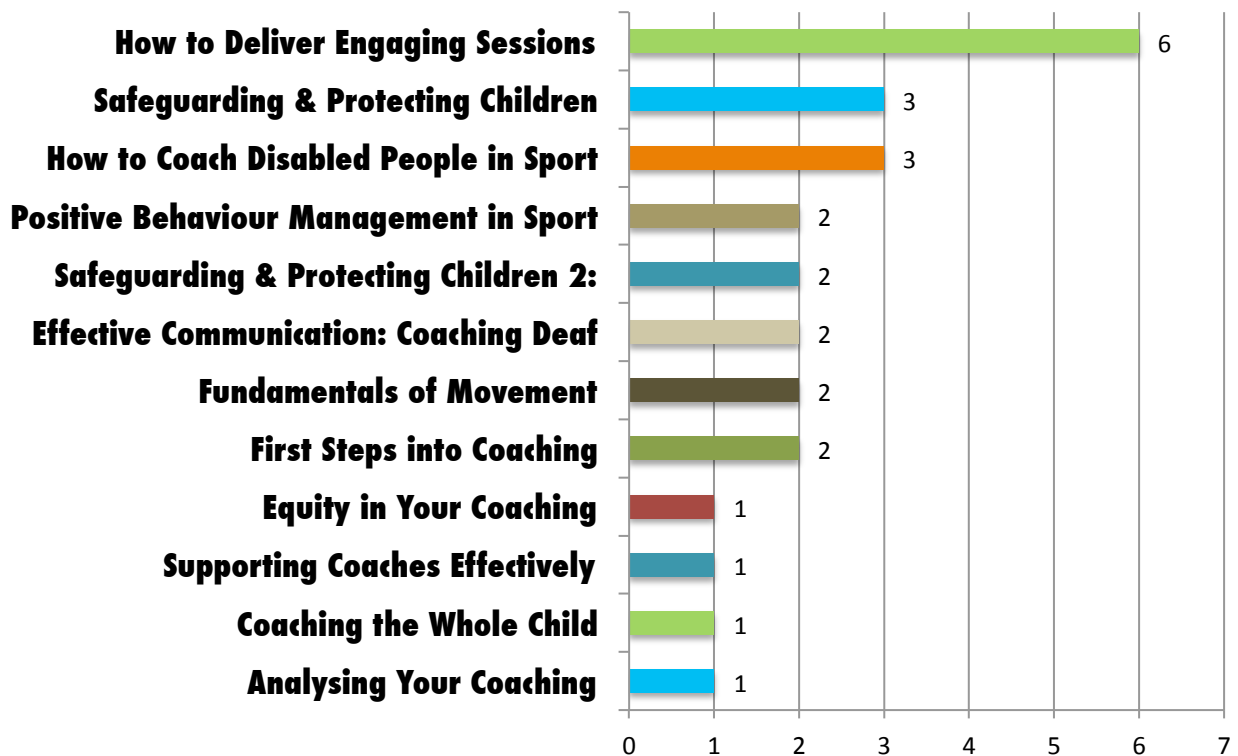

Handball - 2

Boxing - 1

Netball - 1

Hockey - 1

Cricket - 1

Rounders - 1

All sports - 1

Do you require additional workforce support within your Satellite Club?

Three comments were made all noting they will require additional coaches to support the club if it is popular.

Which roles do you require to support the delivery or raise the quality of your Satellite Club sessions?

Lead Coach, Assistant Coach and No help required all scored highest

Which of the following workshops would develop your coaches to help support Satellite Club delivery over the next 12 months? (maximum of 3)