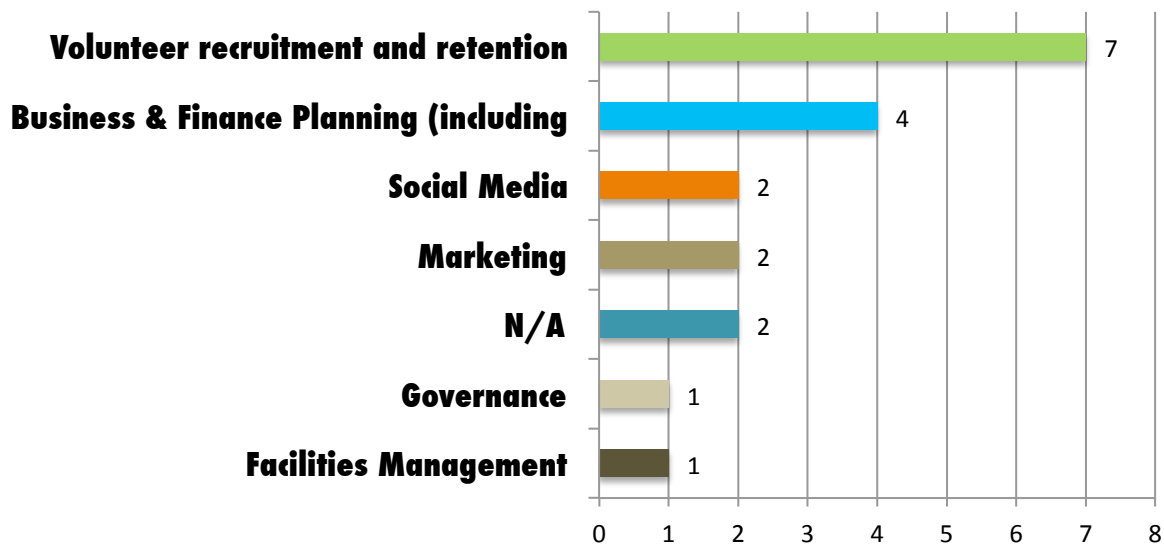

70% would like to develop their coaches through mentoring support

But... 1 respondent is not sure what mentoring support entails?

Which of the following areas would you like to develop your club & volunteers to help support Satellite Club delivery over the next 12 months? (maximum of 3)

0 other areas of development

Long term development – action planning

0 other comments

Facility costs are a big issue

It is useful to be aware of these services